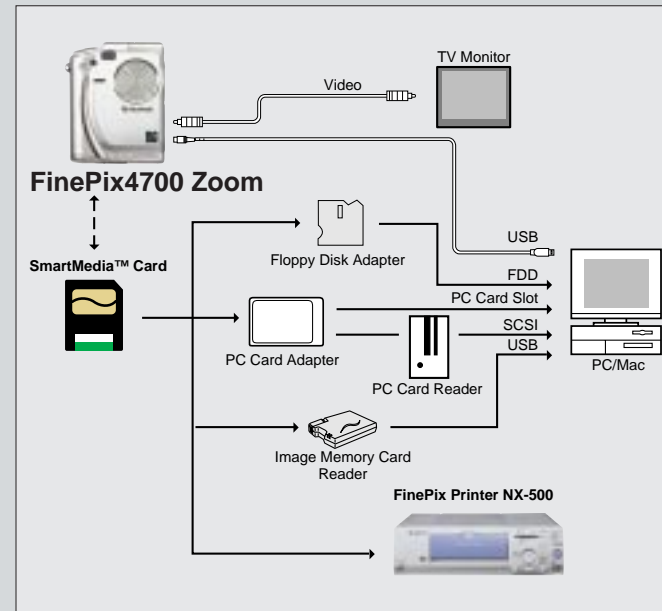

SYSTEM CONFIGURATION

OPTIONAL ACCESSORIES

	SmartMedia™ Cards MG-4S MG-8S MG-16S MG-32S MG-64S		AC Power Adapter AC-3V
	Floppy Disk Adapter FD-A2		Battery Charger with Battery BK-NH (charged in approx. 2 hours, AC 220V only)
	PC Card Adapter PC-AD3		Rechargeable Battery 2HR-3UF (AA-type × 2, Ni-MH)
	Image Memory Card Reader SM-R1/R2		Soft Case SC-FX1

All trademarks are the property of their respective holders.

For more information on Fujifilm digital products, please visit our Website: <http://home.fujifilm.com>

FUJI PHOTO FILM CO., LTD.

26-30, NISHIAZABU 2-CHOME, MINATO-KU, TOKYO 106-8620, JAPAN

Ref. No. EB-009ER (SK-00-05-DT-MW) Printed in Japan © 2000 Fuji Photo Film Co., Ltd.