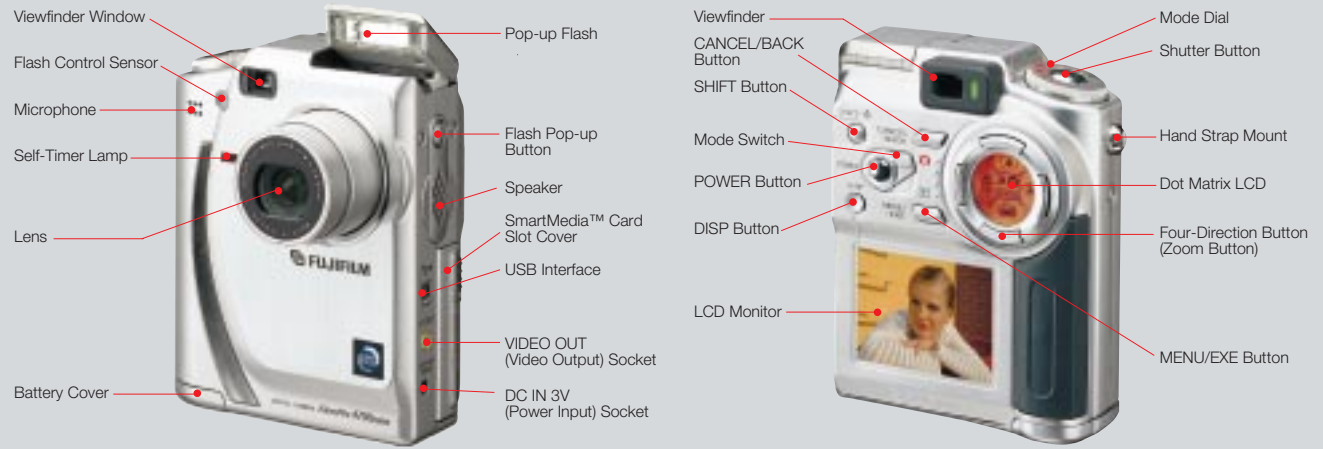

Other functions	Self-Timer Digital 3.75X Telephoto (640 × 480 mode), 1.88X (1,280 × 960 mode) Shooting mode: Auto, Portrait, Scene, Night Scenery, Manual, Continuous Shooting, Motion Picture Recording Continuous shooting: 0.2 sec/frame, up to 3 frames Motion picture recording: 320 × 240 pixels, 10 frames/sec, up to 80 sec, AVI format Auto exposure bracketing mode: ±1/3EV, ±2/3EV, ±1EV Playback: Single Frame (with 15X Playback Zoom), 9 Multi-Frame, Automatic Playback Resize: 2,400 × 1,800 → 1,280 × 960, 2,400 × 1,800 → 640 × 480 Protect, DPOF
Accessories included	16 MB SmartMedia™ card, hand strap, Ni-MH battery charger, 2 Ni-MH batteries, USB cable, AV cable, CD-ROM (USB driver, Exif Viewer, DP Editor, Apple™ QuickTime™ 4.0, Adobe® PhotoDeluxe® Home Edition 3.0)

Specifications are subject to change without notice.

FUNCTIONS